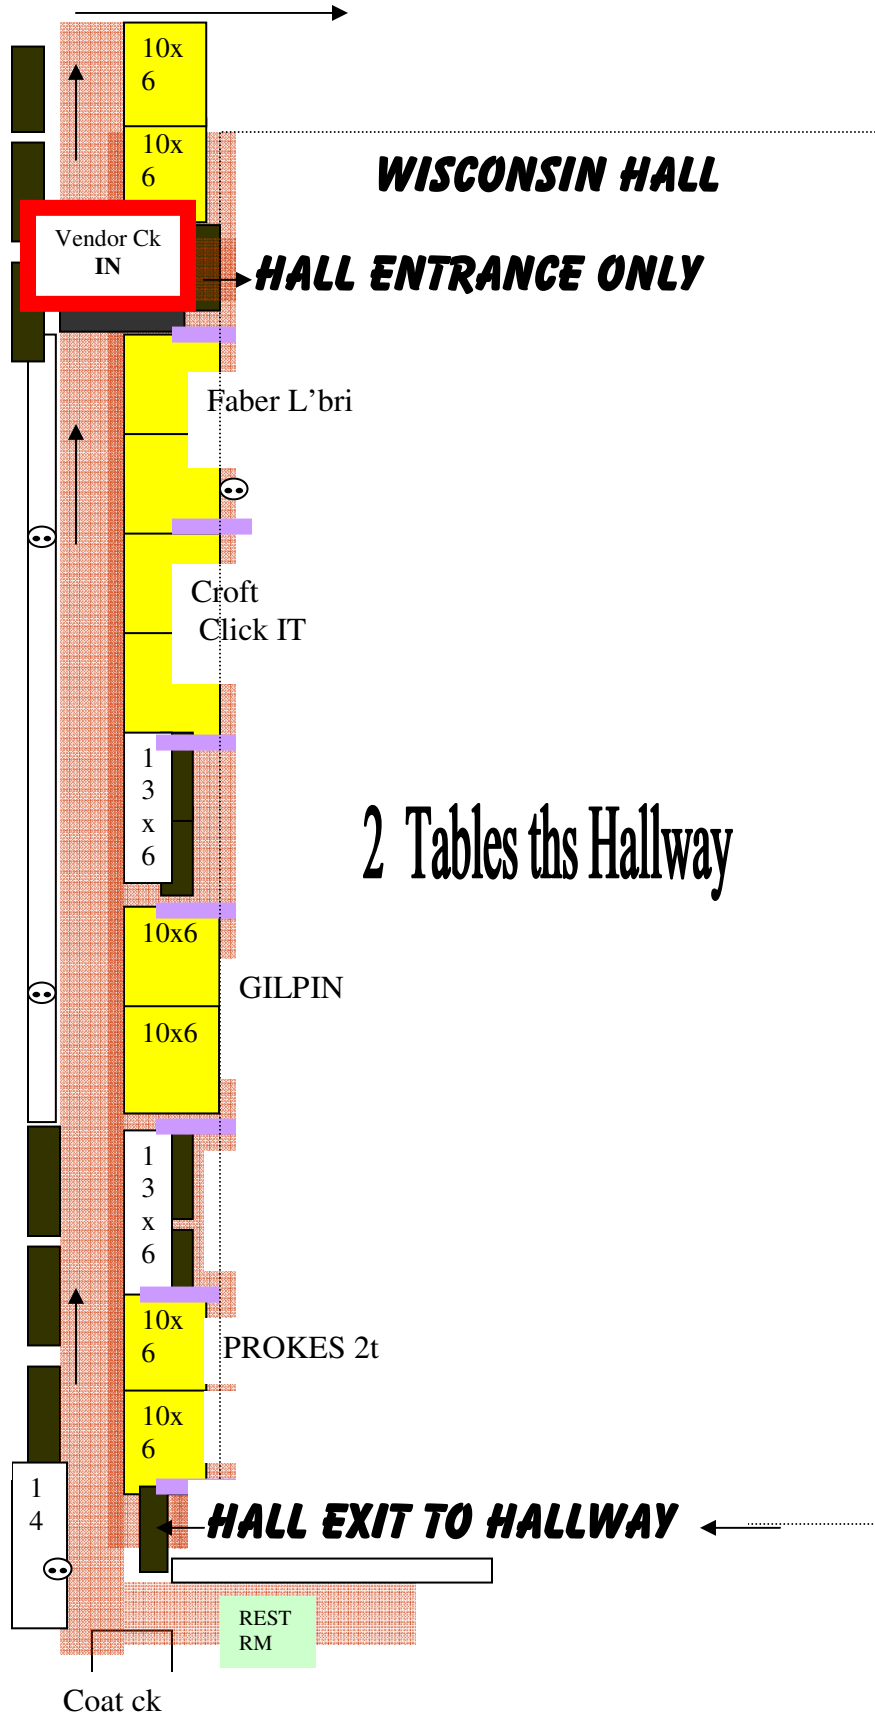

**WISCONSIN HALLWAY**      **WINTER SERB**

Side Doors to Lot/ Loading only Open during show Paid Entrance Hand Stamp

Empty Wall used for walking traffic 4 ft allowance

**WISCONSIN HALL**

**HALL ENTRANCE ONLY**

2 Tables this Hallway

**HALL EXIT TO HALLWAY**