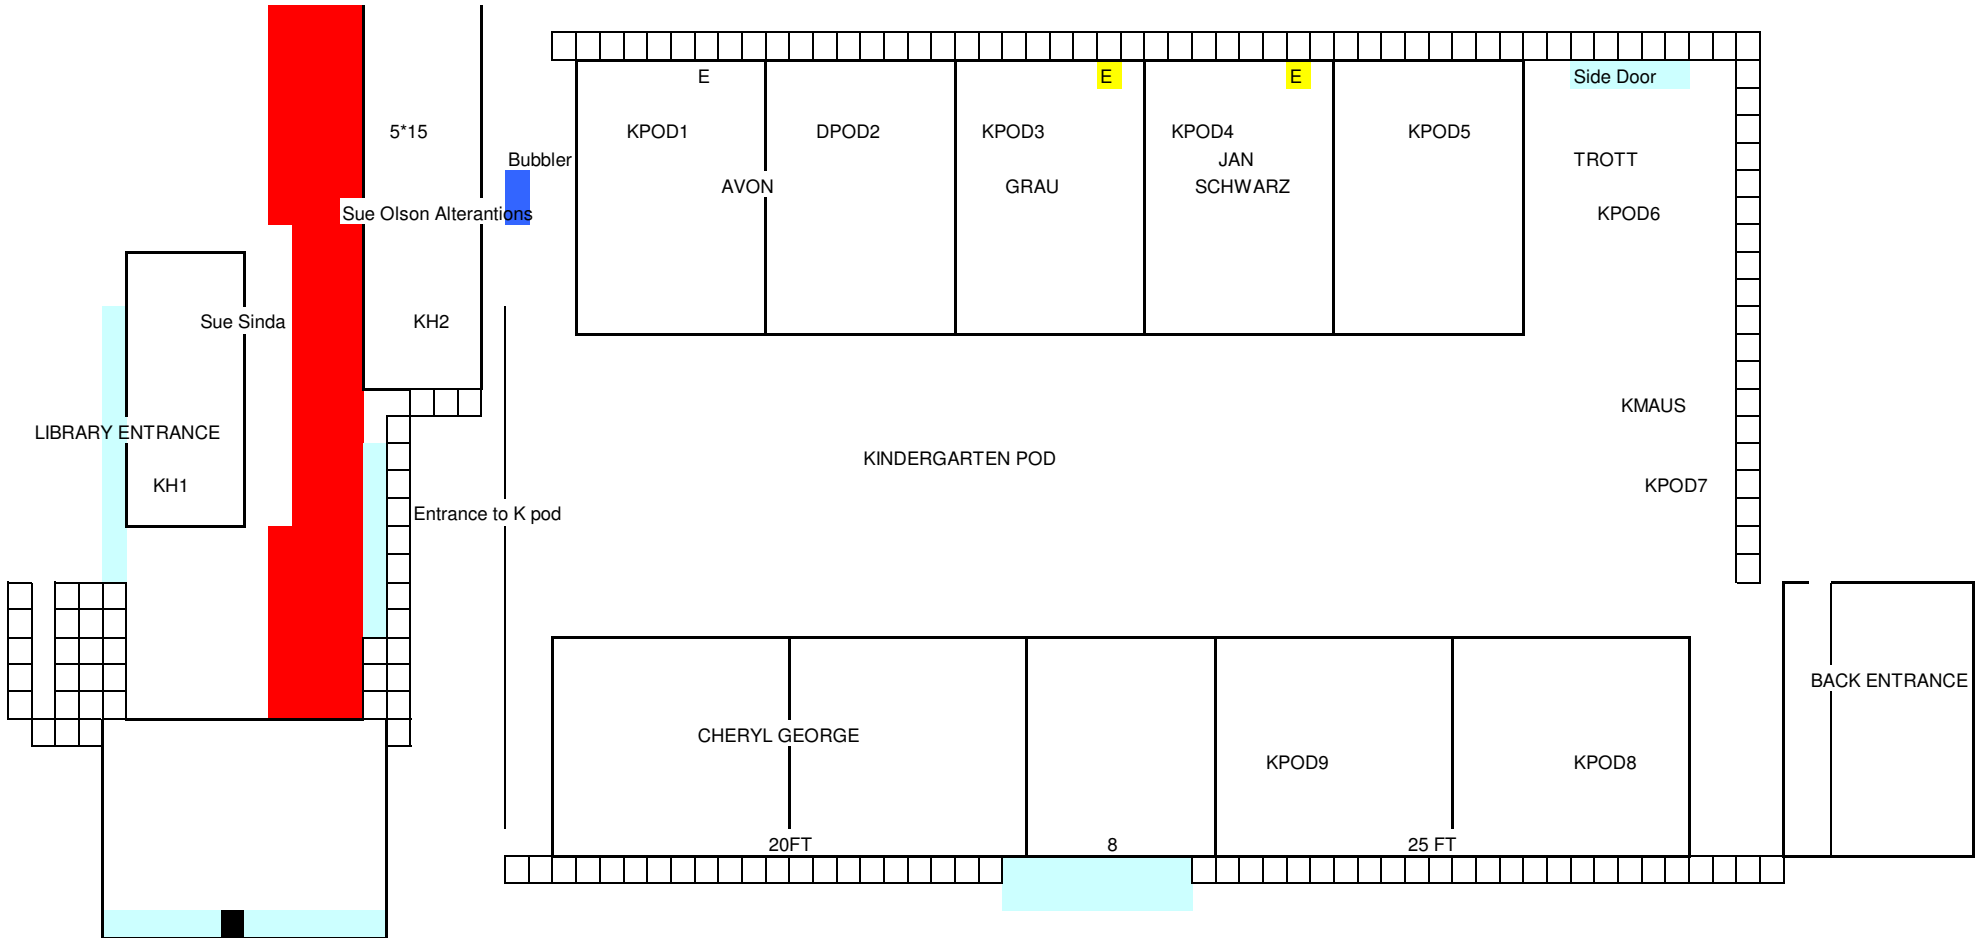

K-POD HOLLY DAYZICAL 2011

2nd Set of Doors in front of Bldg
doors only used for loading K pod
Will be locked at 9a

parking lot for customer only